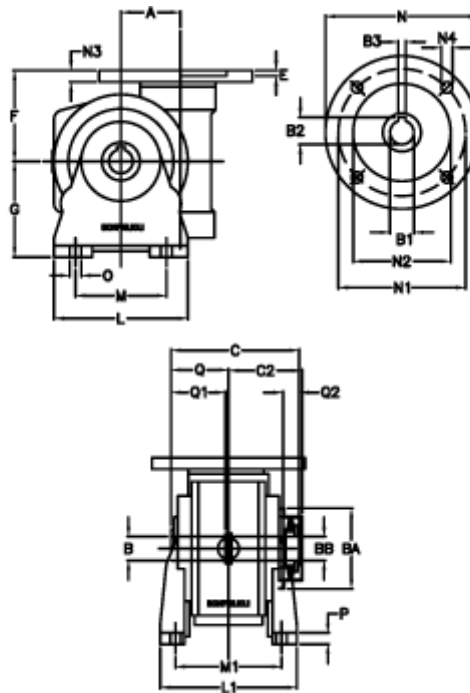

Article number: 390204406032336

Description: Worm Gear with Torque Limiter  
VF 44-L2-V-60-P63B14

## Measures

a	= 44.60	C2	= 48	M1	= 81.0	Q	= 32.0
B	= 18	Description	= VF 44V-xx-63B14	N	= 90	Q1	= 32
B1 E7	= 11	E	= 2.0	N1	= 75	Q2	= 12
B2	= 12.8	F	= 65	N2	= 60		
B3 H9	= 4	g	= 72	N3	= 8.0		
BA	= 40	L	= 90	N4	= 5,5		
BB H7	= 11	L1	= 98.0	O	= 8.5		
C	= 79	m	= 52	P	= 10		